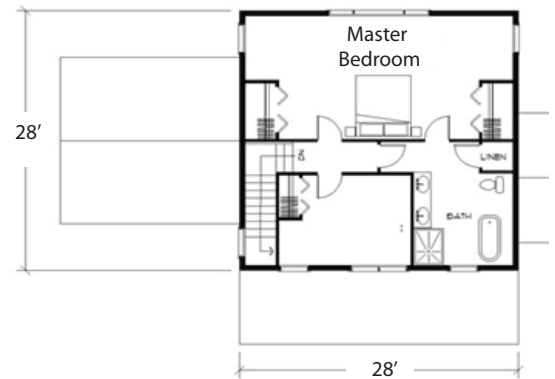

# Featured Model Heritage

Total Square Footage  
Ranges from 1,516 to 2,660

Option	A	B	C
<b>Total Sq. Ft.</b>	<b>1,516</b>	<b>2,000</b>	<b>2,660</b>
First Floor	940	1,216	1,652
Second Floor	576	784	1,008
Decks	192	224	288
Porch Roof	192	224	288
Garage	576	864	864
Garage Attic		360	360

First Floor Plan

Second Floor Plan

## Option Sizes Below, Custom Sizes Available

Option A: Main: 24'x24', Wings: 16'x16' & 12'x9', Deck 8'x24', Porch Roof: 8'x24', Garage: 24'x24'

Option B: Main: 28'x28', Wings: 18'x18' & 12'x9', Deck 8'x28', Porch Roof: 8'x28', Garage: 36'x24' (2 Story Attic Trusses)

Option C: Main: 36'x28', Wings: 20'x20' & 12'x12', Deck 8'x36', Porch Roof 8'x36', Garage: 36'x24' (2 Story Attic Trusses)