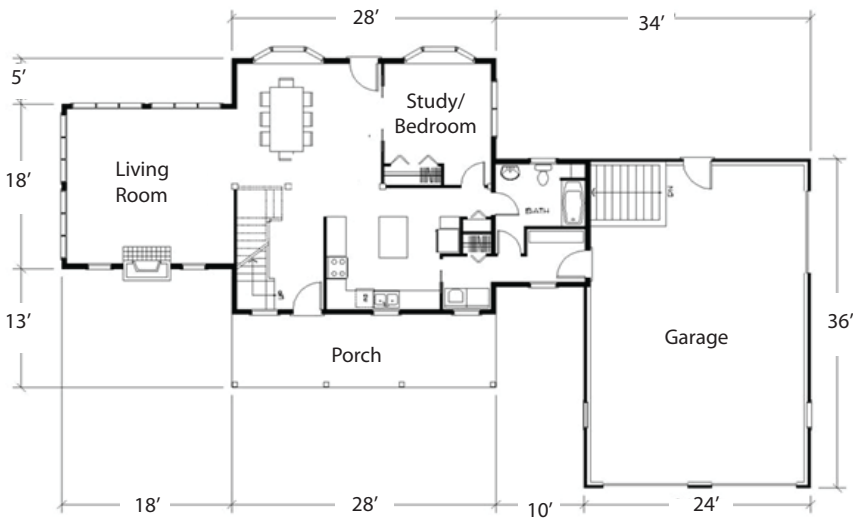

# Featured Model Heritage

Total Square Footage  
Ranges from 1,516 to 2,660

Option	A	B	C
<b>Total Sq. Ft.</b>	<b>1,516</b>	<b>2,000</b>	<b>2,660</b>
First Floor	940	1,216	1,652
Second Floor	576	784	1,008
Decks	192	224	288
Porch Roof	192	224	288
Garage	576	864	864
Garage Attic		360	360

First Floor Plan

Second Floor Plan

## Option Sizes Below, Custom Sizes Available

Option A: Main: 24'x24', Wings: 16'x16' & 12'x9', Deck 8'x24', Porch Roof: 8'x24', Garage: 24'x24'

Option B: Main: 28'x28', Wings: 18'x18' & 12'x9', Deck 8'x28', Porch Roof: 8'x28', Garage: 36'x24' (2 Story Attic Trusses)

Option C: Main: 36'x28', Wings: 20'x20' & 12'x12', Deck 8'x36', Porch Roof 8'x36', Garage: 36'x24' (2 Story Attic Trusses)