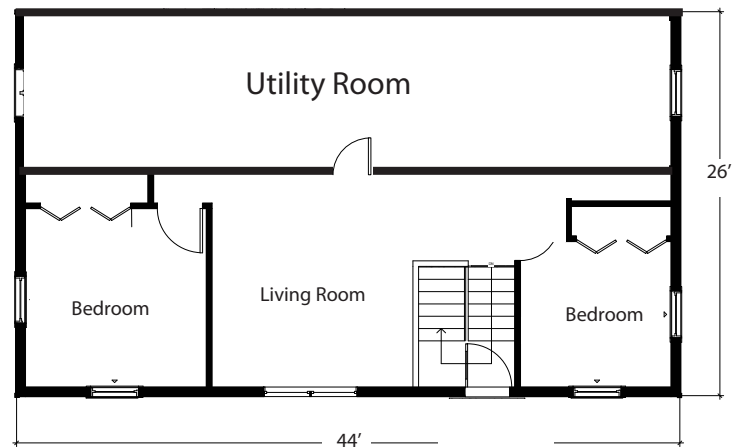

Featured Model Habitat II

Total Square Footage
Ranges from 1,664 to 2,528

Option	A	B	C
Total Sq. Ft.	1,664	2,044	2,528
First Floor	1,144	1,400	1,728
Decks	144	168	192
Basement Living	520	644	800

First Floor Plan

Basement Plan

Option Sizes Below, Custom Sizes Available

Option A: Main 26'x44', Basement 13'x40', Deck 12'x12'

Option B: Main 28'x50' Basement 14'x50', Deck 12'x14'

Option C: Main 32'x54' Basement 16'x54', Deck 12'x16'