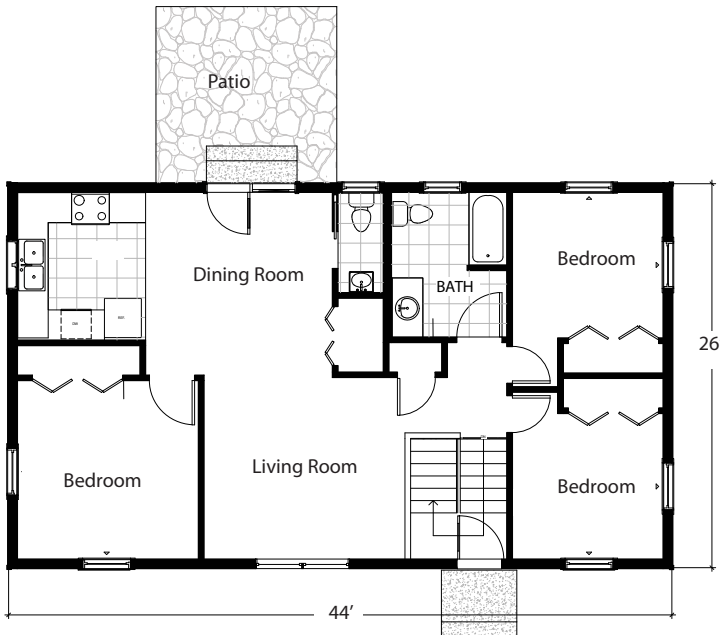

Featured Model Habitat II

Total Square Footage
Ranges from 1,664 to 2,528

Option	A	B	C
Total Sq. Ft.	1,664	2,044	2,528
First Floor	1,144	1,400	1,728
Decks	144	168	192
Basement Living	520	644	800

First Floor Plan

Basement Plan

Option Sizes Below, Custom Sizes Available

Option A: Main 26'x44', Basement 13'x40', Deck 12'x12'

Option B: Main 28'x50' Basement 14'x50', Deck 12'x14'

Option C: Main 32'x54' Basement 16'x54', Deck 12'x16'