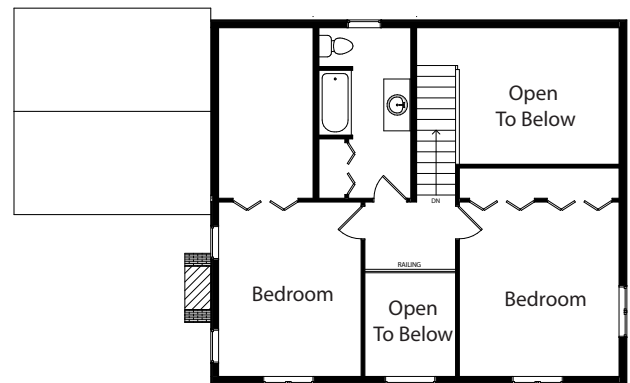

# Featured Model Crowningshield

Total Square Footage  
Ranges from 2,160 to 3,248

| Option               | A            | B            | C            |
|----------------------|--------------|--------------|--------------|
| <b>Total Sq. Ft.</b> | <b>2,160</b> | <b>2,728</b> | <b>3,248</b> |
| First Floor          | 1,080        | 1,364        | 1,624        |
| Second Floor         | 1,080        | 1,364        | 1,624        |
| Decks                | 216          | 232          | 248          |
| Porches              |              |              |              |

First Floor Plan

Second Floor Plan

## Option Sizes Below, Custom Sizes Available

Option A: Main: 24'x30', Wings 2-18'x10', Decks 8'x24', 4'x6' Porch Roof: 8'x24' & 4'6'

Option B: Main: 26'x34', Wings: 2-20'x12', Decks 8'x26', 4'x6' Porch Roof: 8'x26' & 4'x6'