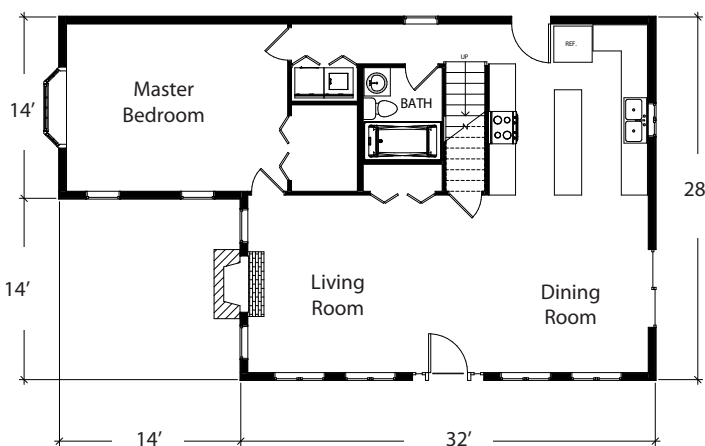

# Featured Model Crowningshield

Total Square Footage  
Ranges from 2,160 to 3,248

| Option               | A            | B            | C            |
|----------------------|--------------|--------------|--------------|
| <b>Total Sq. Ft.</b> | <b>2,160</b> | <b>2,728</b> | <b>3,248</b> |
| First Floor          | 1,080        | 1,364        | 1,624        |
| Second Floor         | 1,080        | 1,364        | 1,624        |
| Decks                | 216          | 232          | 248          |
| Porches              |              |              |              |

First Floor Plan

Second Floor Plan

## Option Sizes Below, Custom Sizes Available

Option A: Main: 24'x30', Wings 2-18'x10', Decks 8'x24', 4'x6' Porch Roof: 8'x24' & 4'6'

Option B: Main: 26'x34', Wings: 2-20'x12', Decks 8'x26', 4'x6' Porch Roof: 8'x26' & 4'x6'

Option C: Main: 28'x36', Wings: 2'-22'x14', Decks 8'x28', 4'x6' Porch Roof: 8'x28' & 4'x6'

37 Old Route 12 N, Westmoreland NH 03467 (603)-363-4606 or (603)-759-9679

www.crocketthomes.net E-Mail: sgiza@crockettthomes.net