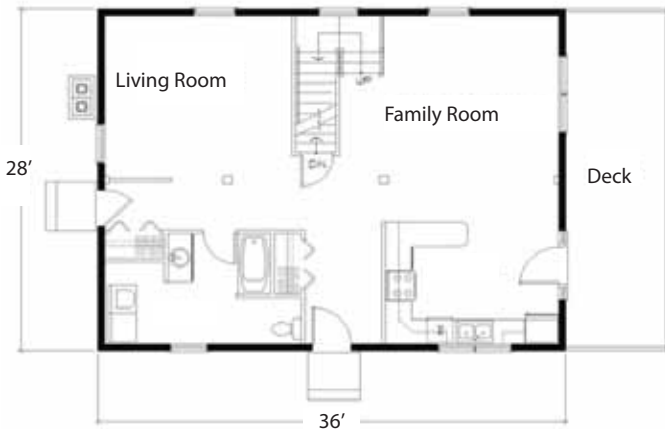

Featured Model Chesterfield

Total Square Footage
Ranges from 1,632 to 2,240

Option	A	B	C
Total Sq. Ft.	1,632	2,016	2,240
First Floor	816	1,008	1,120
Second Floor	816	1,008	1,120
Decks	192	224	224
Porches			
Garage			

First Floor Plan

Second Floor Plan

Option Sizes Below, Custom Sizes Available

Option A: Main: 24'x34', Deck: 8'x24'

Option B: Main: 28'x36', Deck: 8'x28'

Option C: Main: 28'x40', Deck: 8'x28'

37 Old Route 12 N, Westmoreland NH 03467 (603)-363-4606 or (603)-759-9679